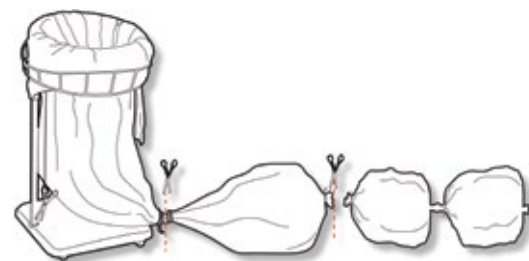

ENVIRONMENTALLY FRIENDLY

- Longopac bags are manufactured from three-ply polyethylene – low material consumption and high strength.
- Also available: Longopac bags of compost-certified biodegradable plastic.
- Variable bag size always ensures bags are 100 % full.

Longostand is loaded with Longopac cassettes. Available in a variety of strengths and colours.